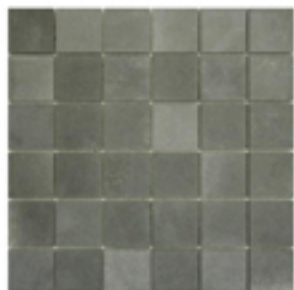

KITCHEN BACKSPLASH **SALE !!!**

AVAILABLE IN CONCORD, MISSISSAUGA, AND NEWMARKET LOCATIONS ONLY

Regular Price: **\$ 12** /sqft
NOW: \$ 6⁹⁹ /sqft

2x2 Blue Stone Mosaic
22MS225

Regular Price: **\$ 10** /sqft
NOW: \$ 6⁹⁹ /sqft

Octagon Blue Stone Mosaic
SPMS240

Regular Price: **\$ 12** /sqft
NOW: \$ 6⁹⁹ /sqft

1x2 Blue Stone Mosaic
12MS140

Regular Price: **\$ 12** /sqft
NOW: \$ 6⁹⁹ /sqft

2x4 Blue Stone Mosaic
24MS125

Regular Price: **\$ 12** /sqft
NOW: \$ 6⁹⁹ /sqft