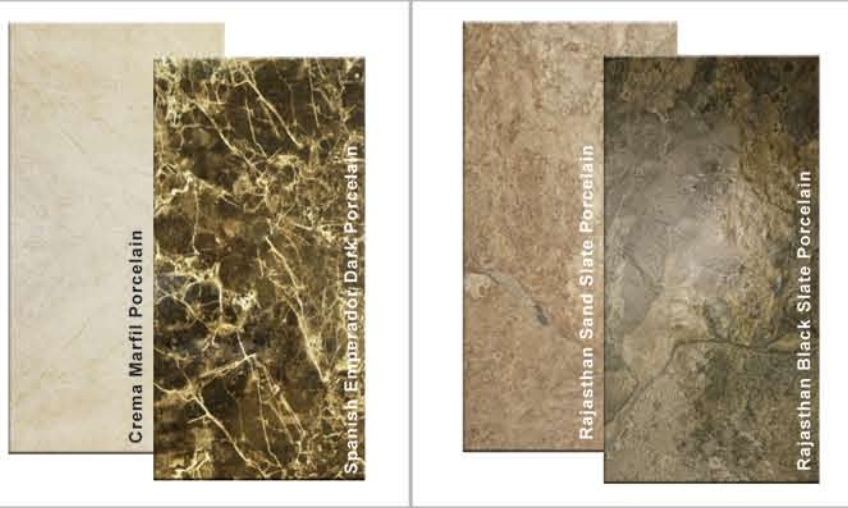

TILE SHOPPE ADD VALUE IN STYLE

HIGH QUALITY PORCELAIN & CERAMIC TILES

STARTING FROM \$0.99 /sqft

8 LAMINATE COLOURS TO CHOOSE FROM:

WAS \$3.31 /sqft
NOW \$1.49 /sqft
LAMI90744

WAS \$3.31 /sqft
NOW \$1.49 /sqft
13MM9038

WAS \$3.31 /sqft
NOW \$1.49 /sqft
LMAIHT980

WAS \$0.50 /sqft
NOW \$0.09 /sqft
UNDERPAD

TILE SHOPPE

BUY & SAVE

UP TO 70% OFF ON NATURAL STONE TILES

LIMESTONE
TRAVERTINE
MARBLE

STARTING FROM \$1.99 /sqft
SOME ARE SOLD BY SKID ONLY